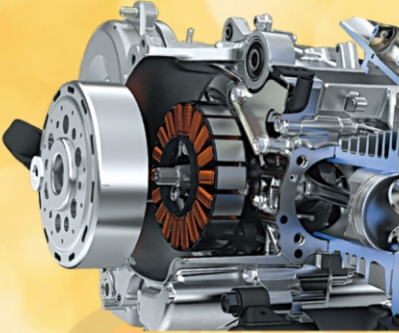

PGM-FI FUEL INJECTION

PROGRAMMED FUEL INJECTION